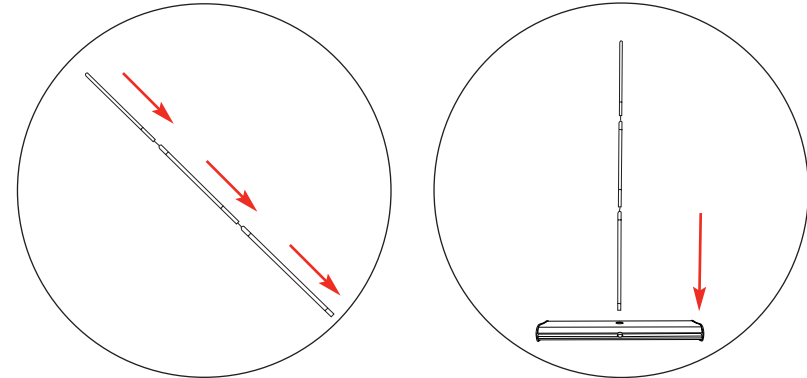

Assembly

Total Visual Graphic Area: 800x2110mm
 Total Visual Graphic Area: 1000x2110mm

Include a 150mm at the bottom (non-visible area in roller mechanism)

Orient 1

Orient 2

Based on 800mm unit

Double sided only

Top Rail Attachment

Option 1

Option 2

Bottom Graphic Attachment