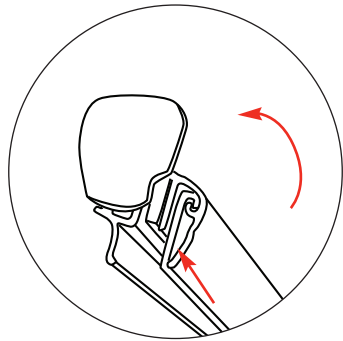

Assembly

Total Visual Graphic Area: 800x2110mm
 Total Visual Graphic Area: 1000x2110mm

Include a 150mm at the bottom (non-visible area in roller mechanism)

Orient 1

Orient 2

Based on 800mm unit

Double sided only

Top Rail Attachment

Option 1

Option 2

Bottom Graphic Attachment