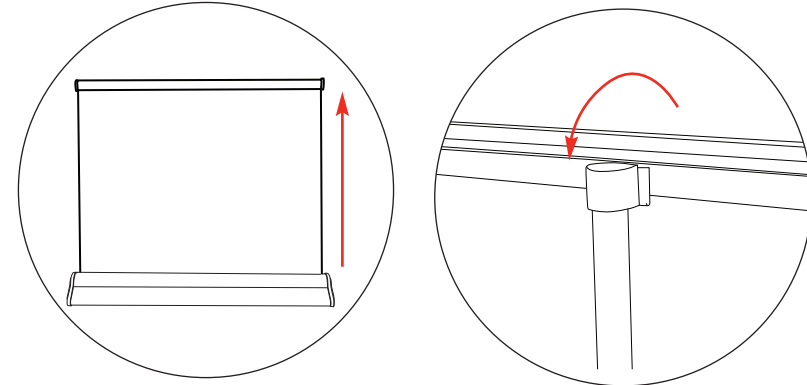

Assembly

Total Visual Graphic Area: 800x2110mm
 Total Visual Graphic Area: 1000x2110mm

Include a 150mm at the bottom (non-visible area in roller mechanism)

Orient 1

Orient 2

Based on 800mm unit

Double sided only

Top Rail Attachment

Option 1

Option 2

Bottom Graphic Attachment