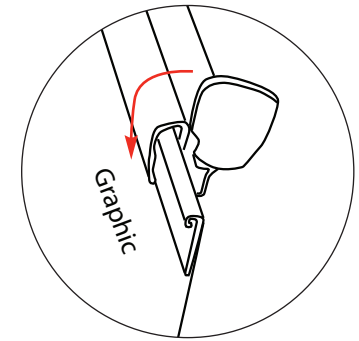

Assembly

Total Visual Graphic Area: 800x2110mm
 Total Visual Graphic Area: 1000x2110mm

Include a 150mm at the bottom (non-visible area in roller mechanism)

Orient 1

Orient 2

Based on 800mm unit

Double sided only

Top Rail Attachment

Option 1

Option 2

Bottom Graphic Attachment