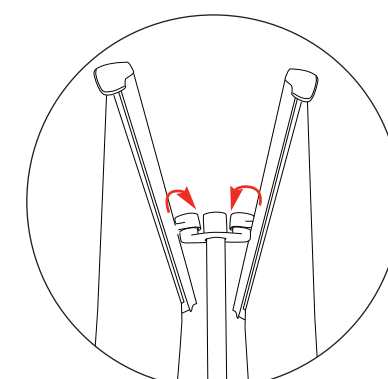

Assembly

Total Visual Graphic Area: 800x2110mm
 Total Visual Graphic Area: 1000x2110mm

Include a 150mm at the bottom (non-visible area in roller mechanism)

Orient 1

Orient 2

Based on 800mm unit

Double sided only

Top Rail Attachment

Option 1

Option 2

Bottom Graphic Attachment