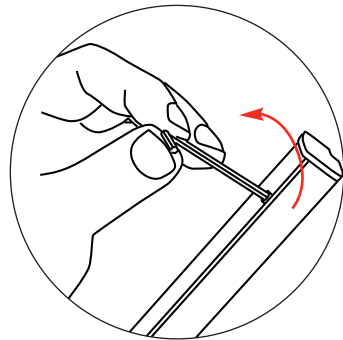

Assembly

Total Visual Graphic Area: 800x2110mm
 Total Visual Graphic Area: 1000x2110mm

Include a 150mm at the bottom (non-visible area in roller mechanism)

Orient 1

Orient 2

Based on 800mm unit

Double sided only

Top Rail Attachment

Option 1

Option 2

Bottom Graphic Attachment